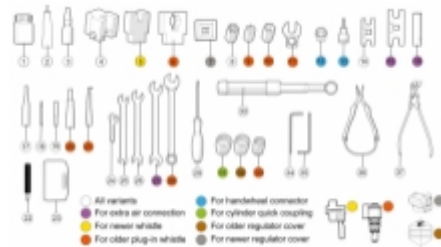

# Tools for regulator with whistle warning

---